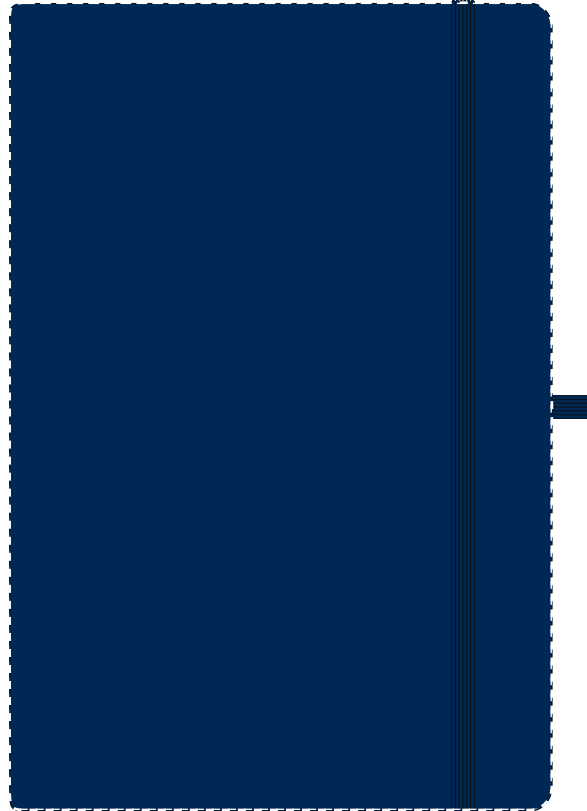

Your Ref:	Quantity:	Product Code: QS2345
Our Ref:	Version: 1	Product Colour: NAVY BLUE

PRINTING CONCERNS:**PRODUCT INFO: DUE TO THE NATURE OF THE PRODUCT THE PRINT POSITION MAY VARY BY 2 - 3 MM**

We stock this item in the following colours

 **Full Colour (Edge to Edge)**

ARTWORK SCALE 50%

- **CENTRED TO PRINT AREA**
- **CENTRED TO NOTEBOOK**

Product Image for visualisation
- colours may vary

The dashed line is to demonstrate print area and will not appear on your printed item